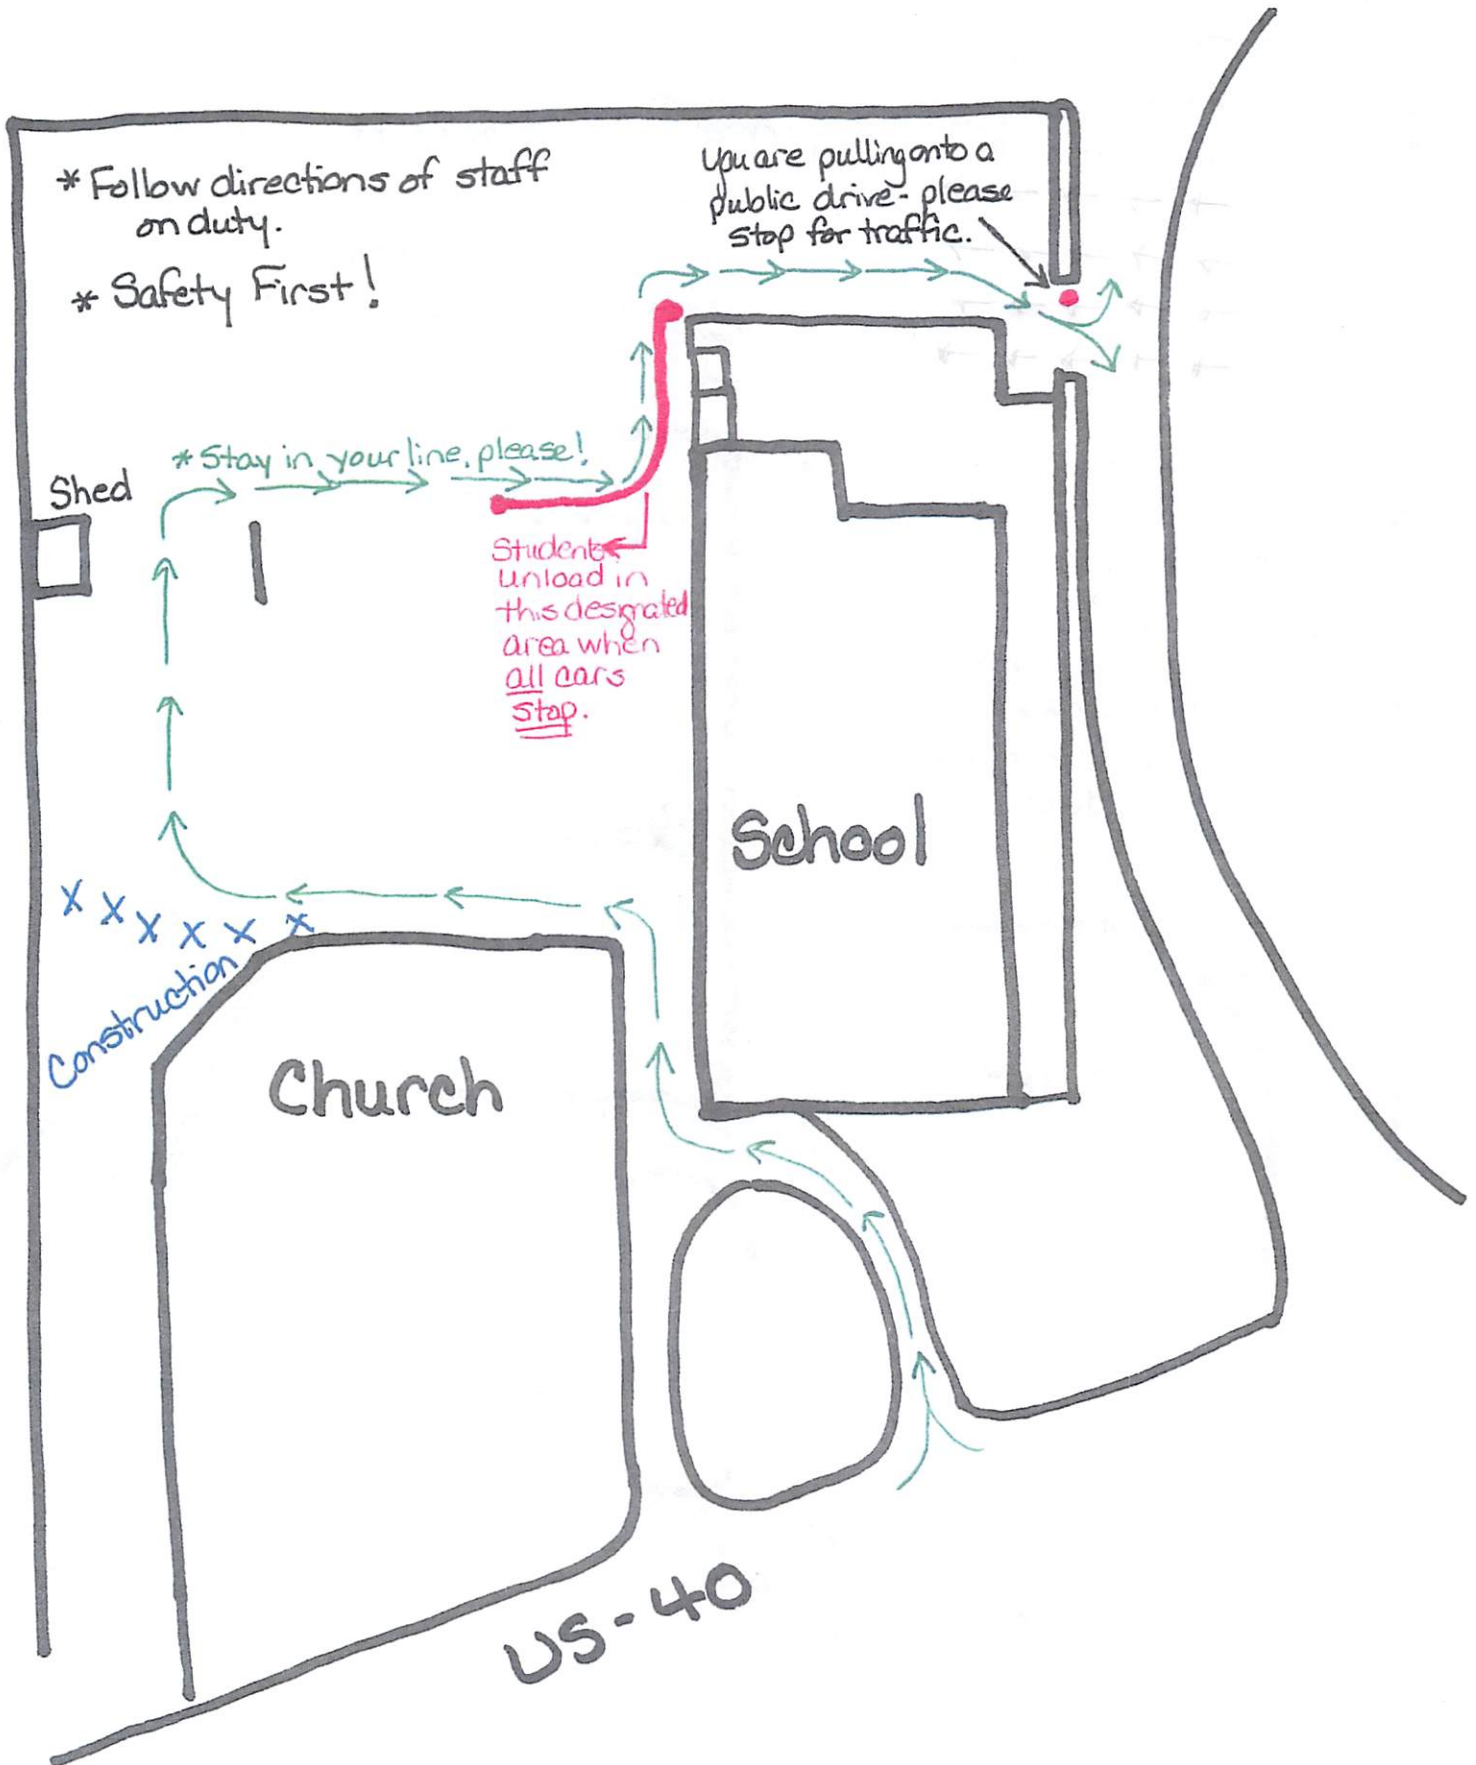

# Morning Drop Off

# Afternoon Carpool - In lot by 3:15 pm

- \* All cars stop when children are present.
- \* No cars move until dismissed ONE row at a time.
- \* Late carpool lines up North of orange cones after cars dismiss
- \* Follow directions of staff on duty
- \* **SAFETY FIRST!**